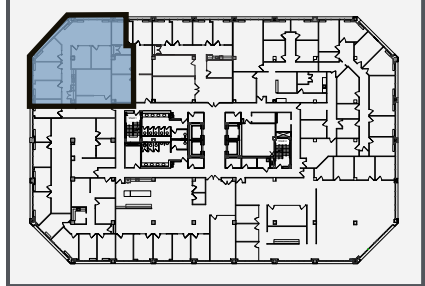

2,690 SQ.FT. | 5th Floor

1945 Old Gallows Road, Suite 535

YouTube
VIRTUAL
TOUR

FOR MORE INFORMATION

JOSE FLEFIL, CCIM

703.344.2216

JFLEFIL@MORNING-CALM.COM

FLOOR LOCATION

2,690 SQ.FT. | 5th Floor