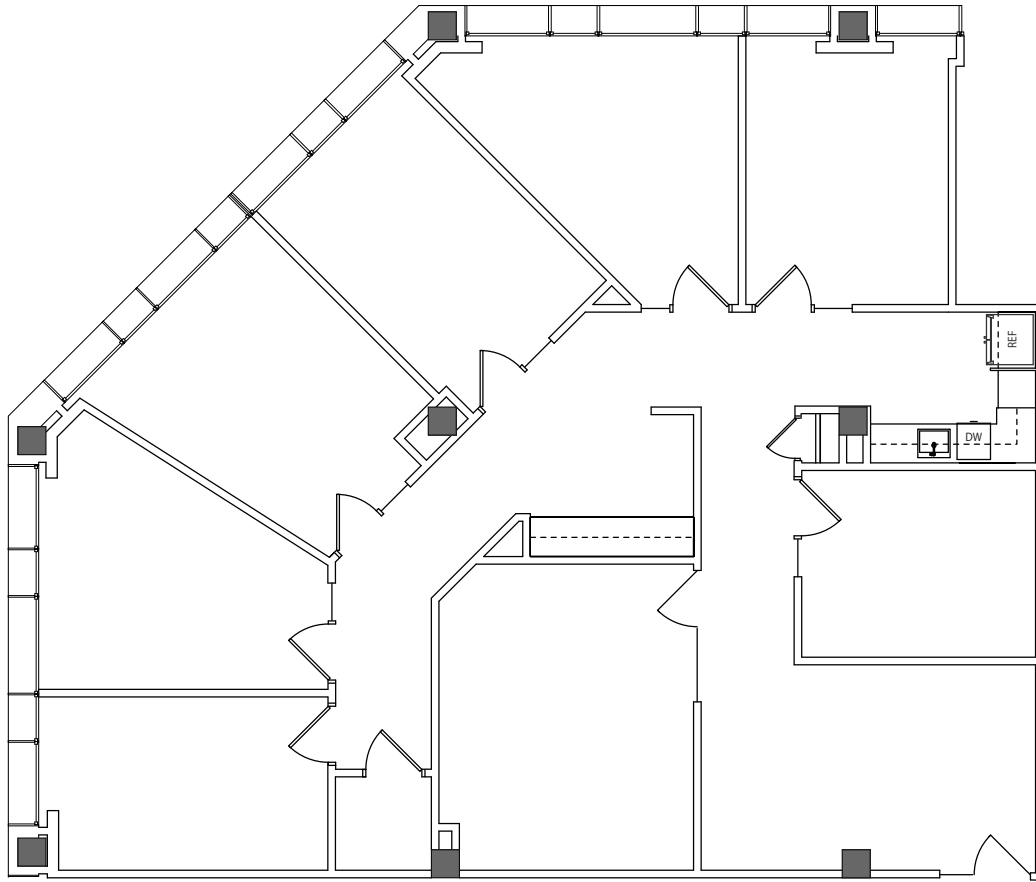

2,690 SQ.FT. | 5th Floor

1945 Old Gallows Road, Suite 535

YouTube
VIRTUAL
TOUR

FOR MORE INFORMATION

JOSE FLEFIL, CCIM

703.344.2216

JFLEFIL@MORNING-CALM.COM

FLOOR LOCATION

2,690 SQ.FT. | 5th Floor