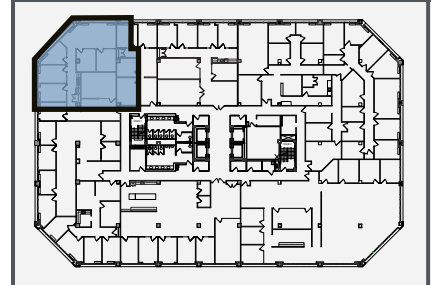

2,690 SQ.FT. | 5th Floor

1945 Old Gallows Road, Suite 535

YouTube
VIRTUAL
TOUR

FOR MORE INFORMATION

JOSE FLEFIL, CCIM

703.344.2216

JFLEFIL@MORNING-CALM.COM

FLOOR LOCATION

2,690 SQ.FT. | 5th Floor