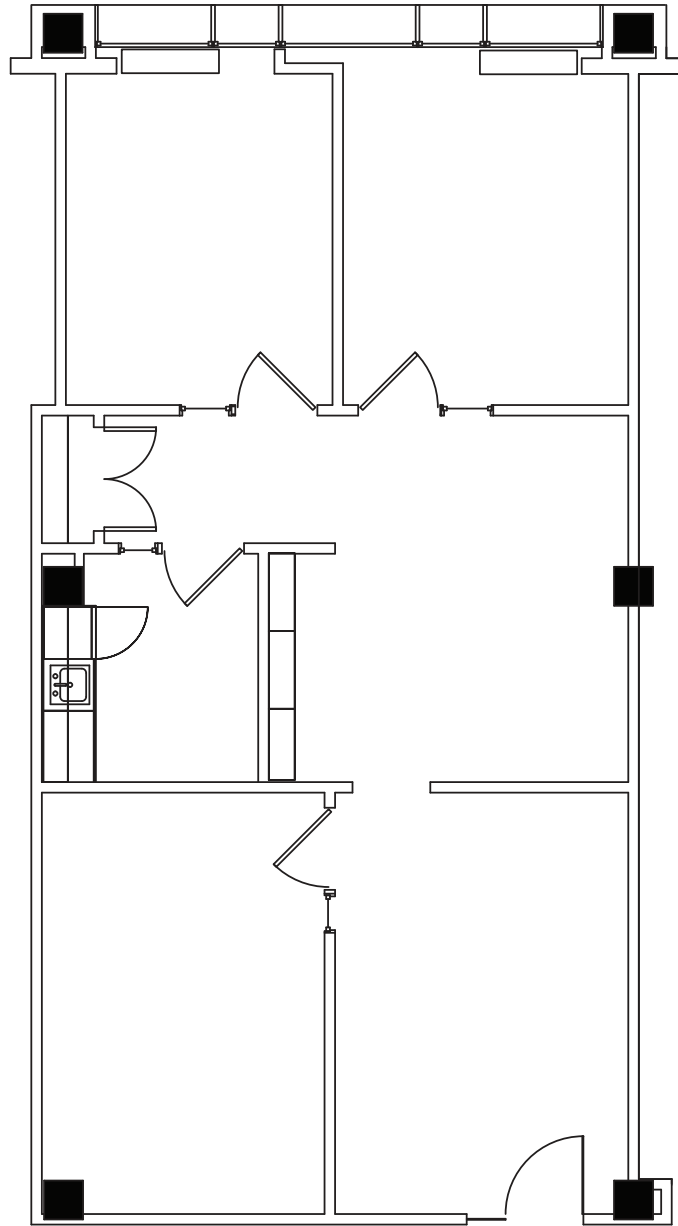

THE ALLEY
AT 1945 OLD GALLOWS

6th Floor | 1,271 SQ.FT.

★ TURN-KEY SPEC SUITE

MORNING CALM
ADVISORS

FOR MORE INFORMATION

JOSE FLEFIL, CCIM | SENIOR DIRECTOR
703.344.2216 | JFLEFIL@MORNING-CALM.COM