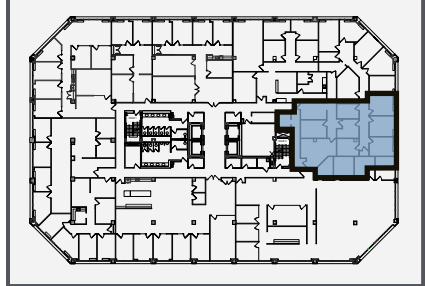

2,868 SQ.FT. | 5th Floor

1945 Old Gallows Road, Suite 515

You Tube
VIRTUAL
TOUR

FLOOR LOCATION

MORNING CALM
ADVISORS

FOR MORE INFORMATION

JOSE FLEFIL, CCIM

703.344.2216

JFLEFIL@MORNING-CALM.COM

2,868 SQ.FT. | 5th Floor

1945 Old Gallows Road, Suite 515

You Tube
VIRTUAL
TOUR

FLOOR LOCATION

MORNING CALM
ADVISORS

FOR MORE INFORMATION

JOSE FLEFIL, CCIM