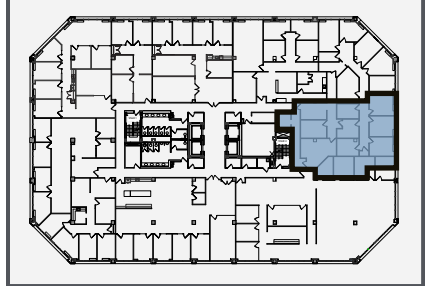

JFLEFIL@MORNING-CALM.COM

2,868 SQ.FT. | 5th Floor

1945 Old Gallows Road, Suite 515

You Tube
VIRTUAL
TOUR

FLOOR LOCATION

MORNING CALM
ADVISORS

FOR MORE INFORMATION

JOSE FLEFIL, CCIM