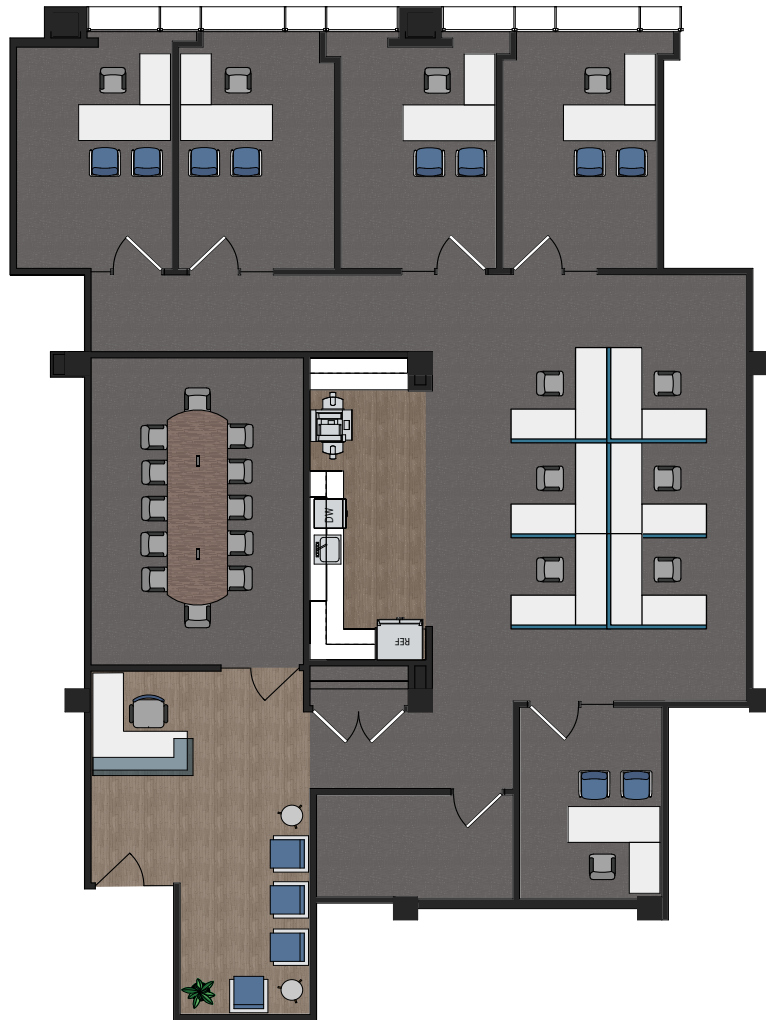

2,868 SQ.FT. | 5th Floor

1945 Old Gallows Road, Suite 515

You Tube
VIRTUAL
TOUR

FLOOR LOCATION

MORNING CALM
ADVISORS

FOR MORE INFORMATION

JOSE FLEFIL, CCIM

703.344.2216

JFLEFIL@MORNING-CALM.COM

2,868 SQ.FT. | 5th Floor

1945 Old Gallows Road, Suite 515

You Tube
VIRTUAL
TOUR

FLOOR LOCATION

MORNING CALM
ADVISORS

FOR MORE INFORMATION

JOSE FLEFIL, CCIM