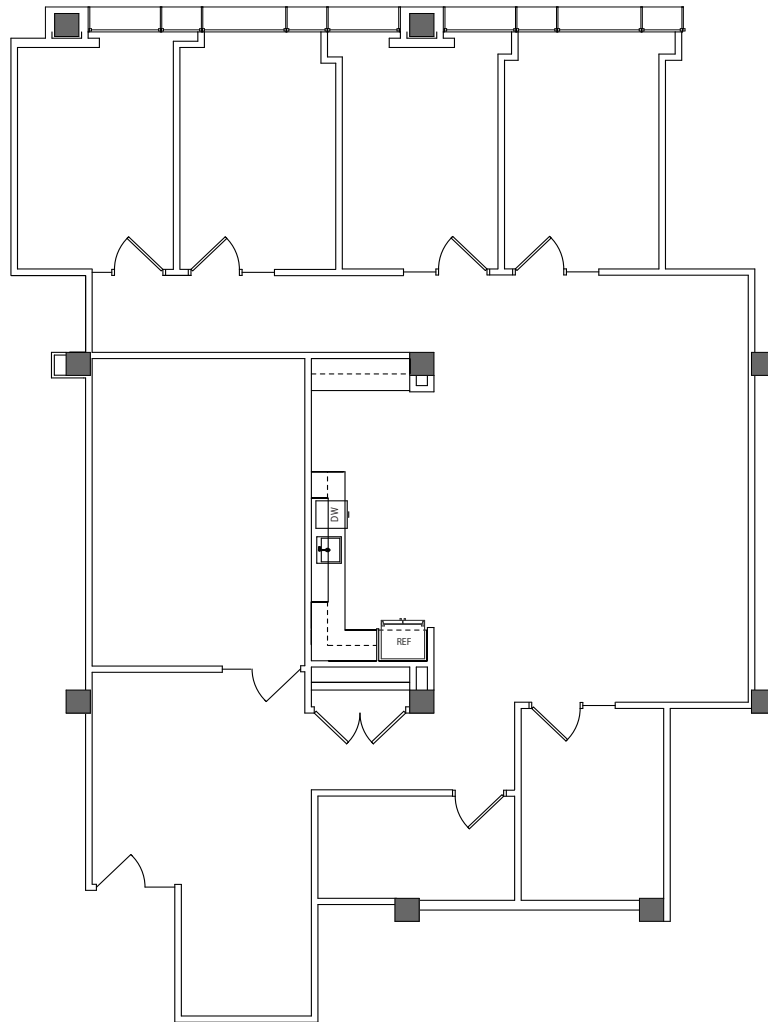

2,868 SQ.FT. | 5th Floor

1945 Old Gallows Road, Suite 515

You Tube
VIRTUAL
TOUR

FLOOR LOCATION

MORNING CALM
ADVISORS

FOR MORE INFORMATION

JOSE FLEFIL, CCIM

703.344.2216

JFLEFIL@MORNING-CALM.COM

2,868 SQ.FT. | 5th Floor

1945 Old Gallows Road, Suite 515

You Tube
VIRTUAL
TOUR

FLOOR LOCATION

MORNING CALM
ADVISORS

FOR MORE INFORMATION

JOSE FLEFIL, CCIM