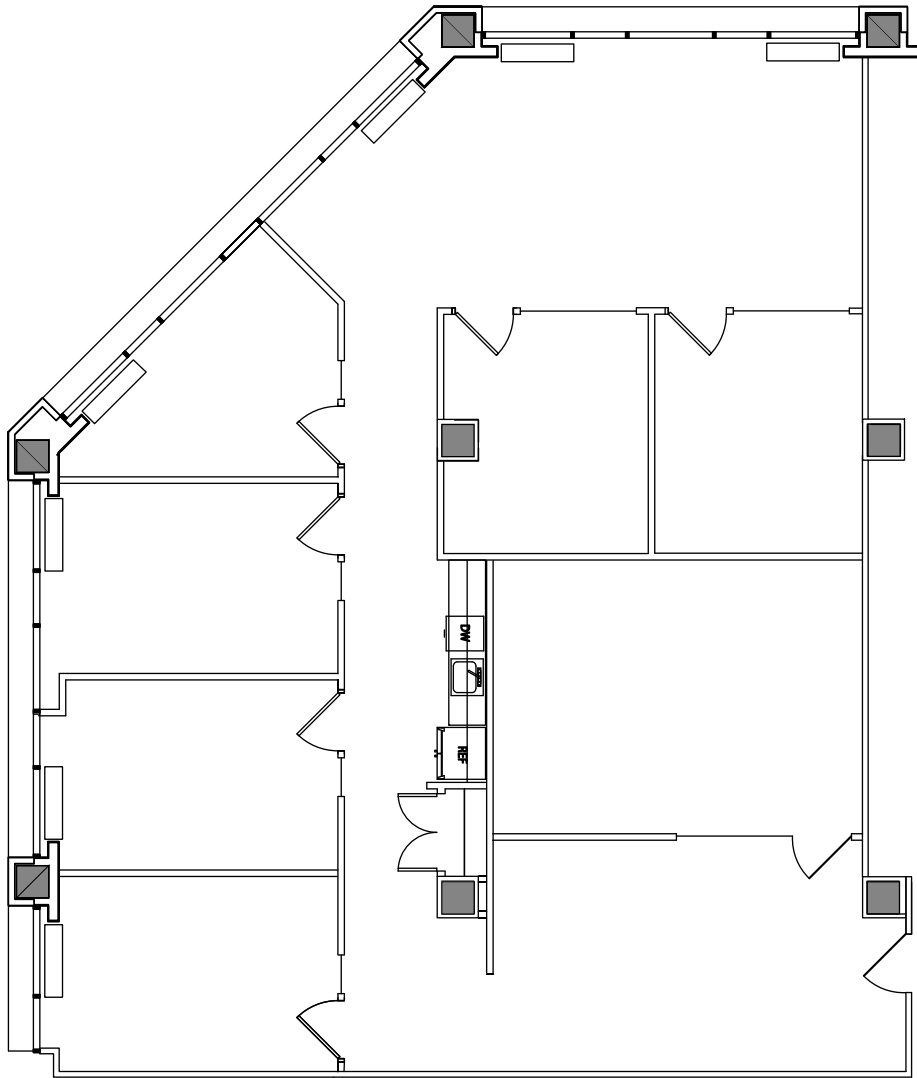

2,583 SQ.FT. | 2nd Floor

1945 Old Gallows Road, Suite 240

You Tube
VIRTUAL
TOUR

FLOOR LOCATION

MORNING CALM
ADVISORS

FOR MORE INFORMATION

JOSE FLEFIL, CCIM

703.344.2216

JFLEFIL@MORNING-CALM.COM

2,583 SQ.FT. | 2nd Floor

1945 Old Gallows Road, Suite 240

YouTube
VIRTUAL
TOUR

FLOOR LOCATION

FOR MORE INFORMATION

JOSE FLEFIL, CCIM

703.344.2216