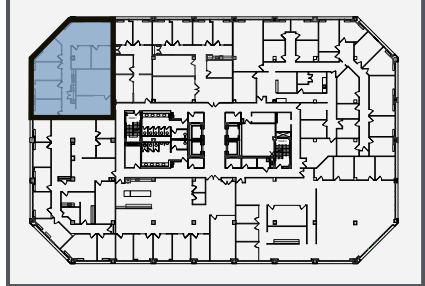

JFLEFIL@MORNING-CALM.COM

2,583 SQ.FT. | 2nd Floor

1945 Old Gallows Road, Suite 240

YouTube
VIRTUAL
TOUR

FLOOR LOCATION

FOR MORE INFORMATION

JOSE FLEFIL, CCIM

703.344.2216

JFLEFIL@MORNING-CALM.COM

2,583 SQ.FT. | 2nd Floor