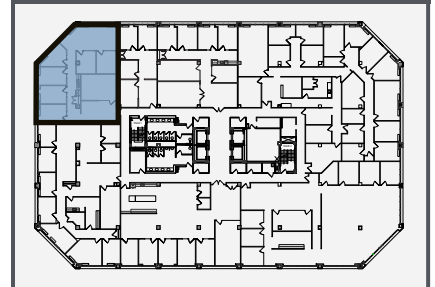

2,583 SQ.FT. | 2nd Floor

1945 Old Gallows Road, Suite 240

You Tube
VIRTUAL
TOUR

FLOOR LOCATION

MORNING CALM
ADVISORS

FOR MORE INFORMATION

JOSE FLEFIL, CCIM

703.344.2216

JFLEFIL@MORNING-CALM.COM

2,583 SQ.FT. | 2nd Floor

1945 Old Gallows Road, Suite 240

YouTube
VIRTUAL
TOUR

FLOOR LOCATION

FOR MORE INFORMATION

JOSE FLEFIL, CCIM

703.344.2216