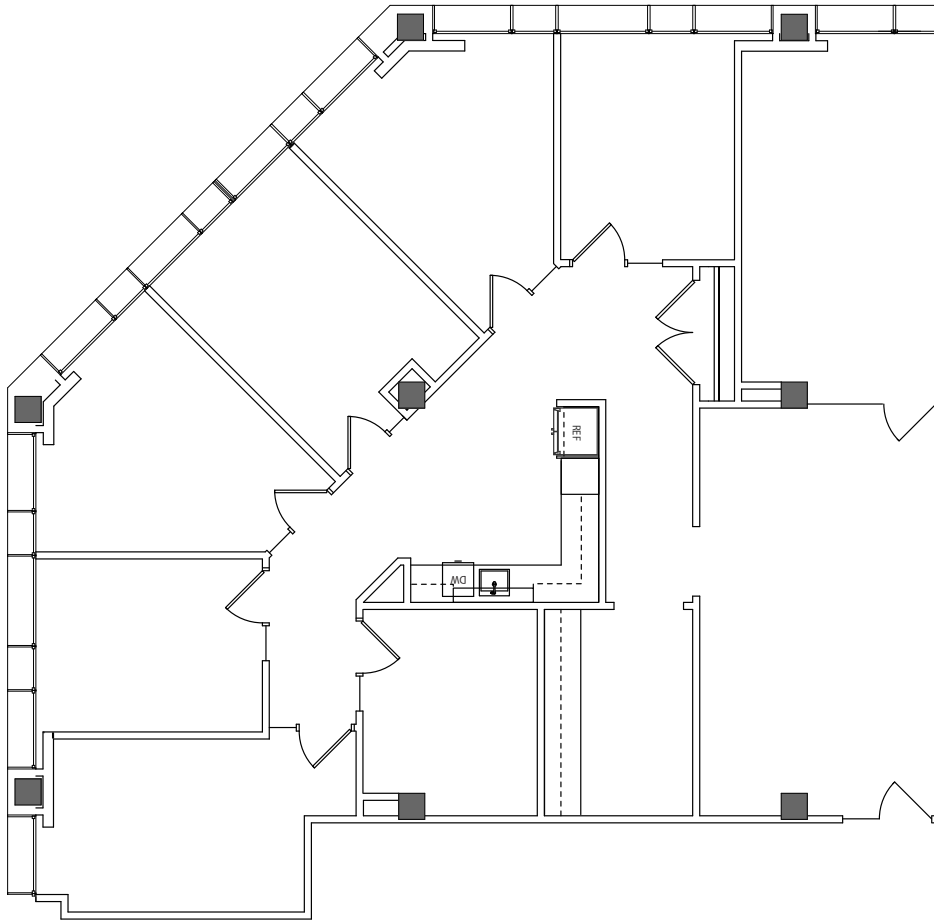

2,746 SQ.FT. | 5th Floor

1945 Old Gallows Road, Suite 510

**VIRTUAL
TOUR**

FOR MORE INFORMATION

JOSE FLEFIL, CCIM

703.344.2216

JFLEFIL@MORNING-CALM.COM

FLOOR LOCATION

2,746 SQ.FT. | 5th Floor

1945 Old Gallows Road, Suite 510

YouTube
VIRTUAL
TOUR

FOR MORE INFORMATION

JOSE FLEFIL, CCIM

703.344.2216

JFLEFIL@MORNING-CALM.COM

FLOOR LOCATION

2,746 SQ.FT. | 5th Floor